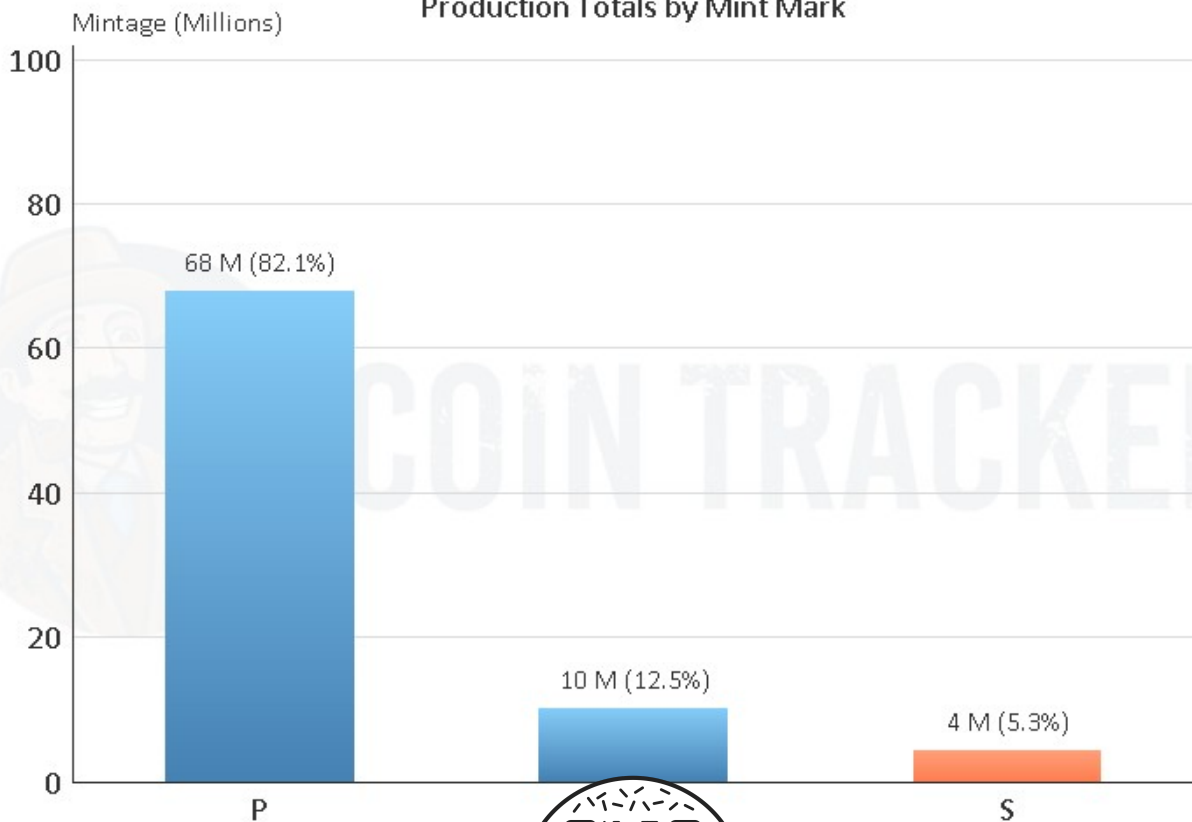

1912 Wheat Penny Production Totals by Mint Mark