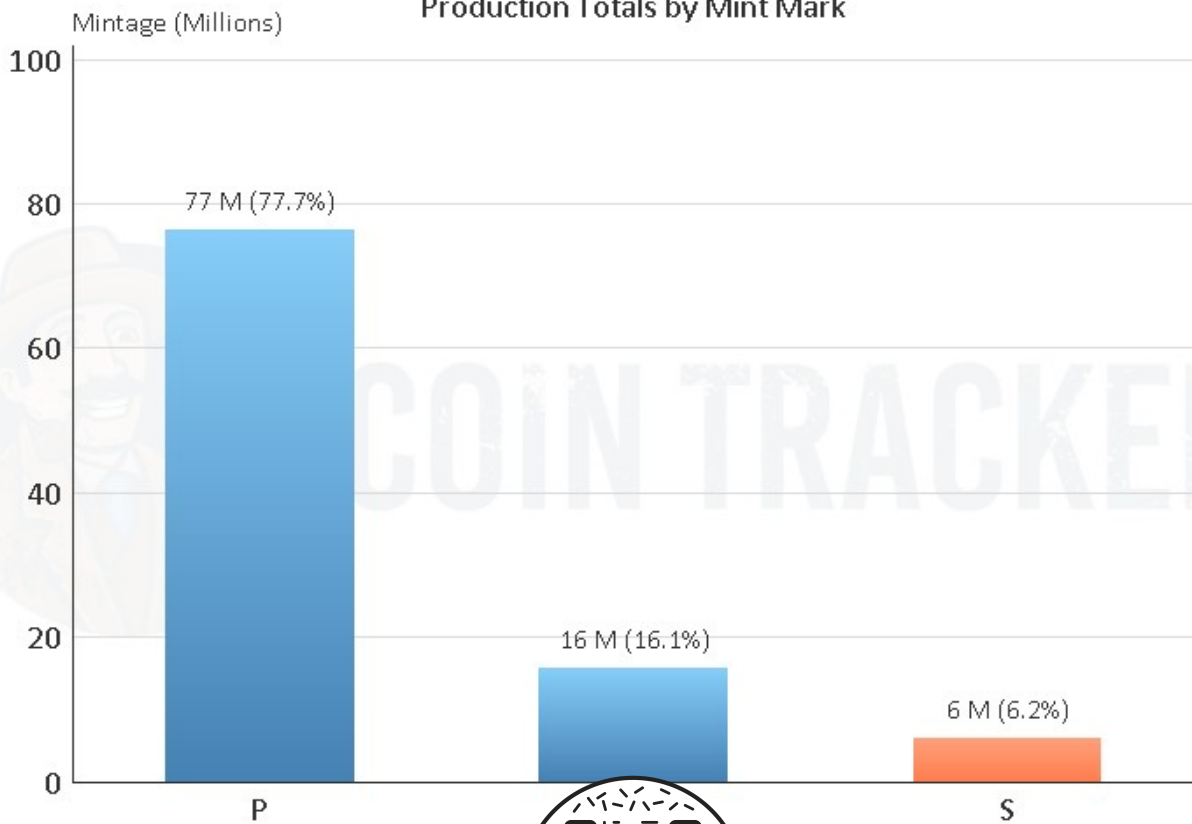

1913 S Wheat Penny

How much is a 1913 S Wheat Penny Worth?

In Average Circulated (AC) condition, this coin is worth approximately \$20.00. A certified mint state (MS+) coin could fetch up to \$2,000.00 at auction. This price does not reference any standard coin grading scale. When we say Average Circulated, we mean the coin is in a condition similar to other coins from 1913, and mint state meaning it is certified MS+ by one of the top coin grading companies.

For more information, please visit our website.

<https://cointrackers.com/coins/13509/>

1913 Wheat Penny Production Totals by Mint Mark

Disclaimer: The information provided herein is for informational purposes only. We make no representations or warranties regarding the accuracy or completeness of the content. Users should conduct their own research and consult with professionals before making any decisions based on this information. Neither CoinTrackers.com nor its parent company Koenig Media, LLC shall be held liable for any errors or omissions in this content.