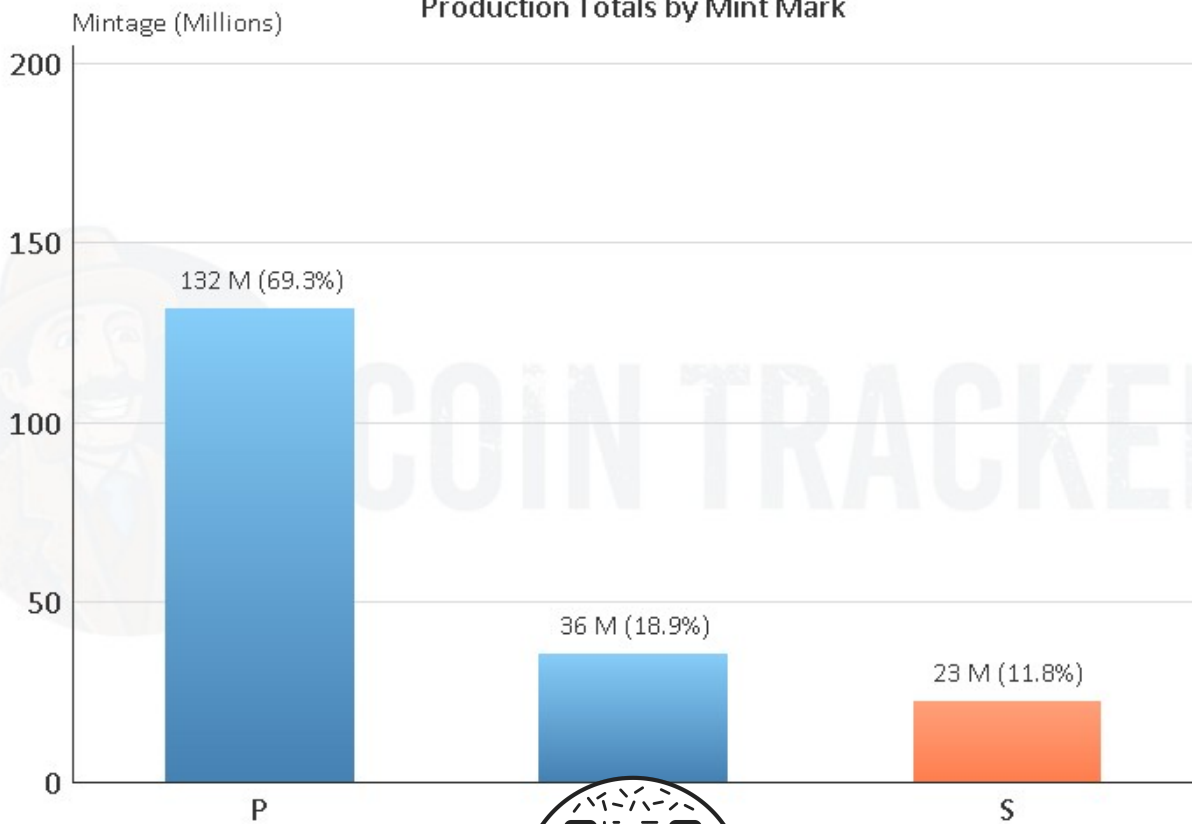

1916 Wheat Penny Production Totals by Mint Mark