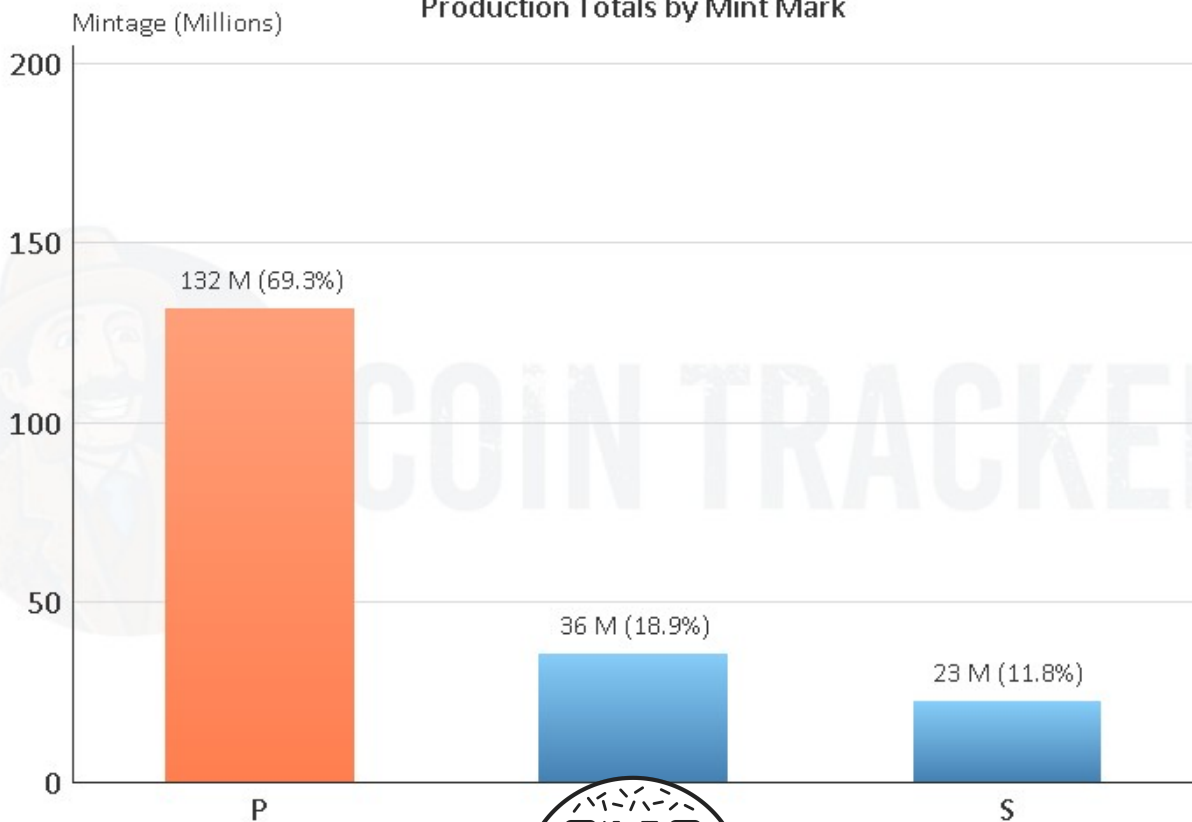

1916 Wheat Penny Production Totals by Mint Mark