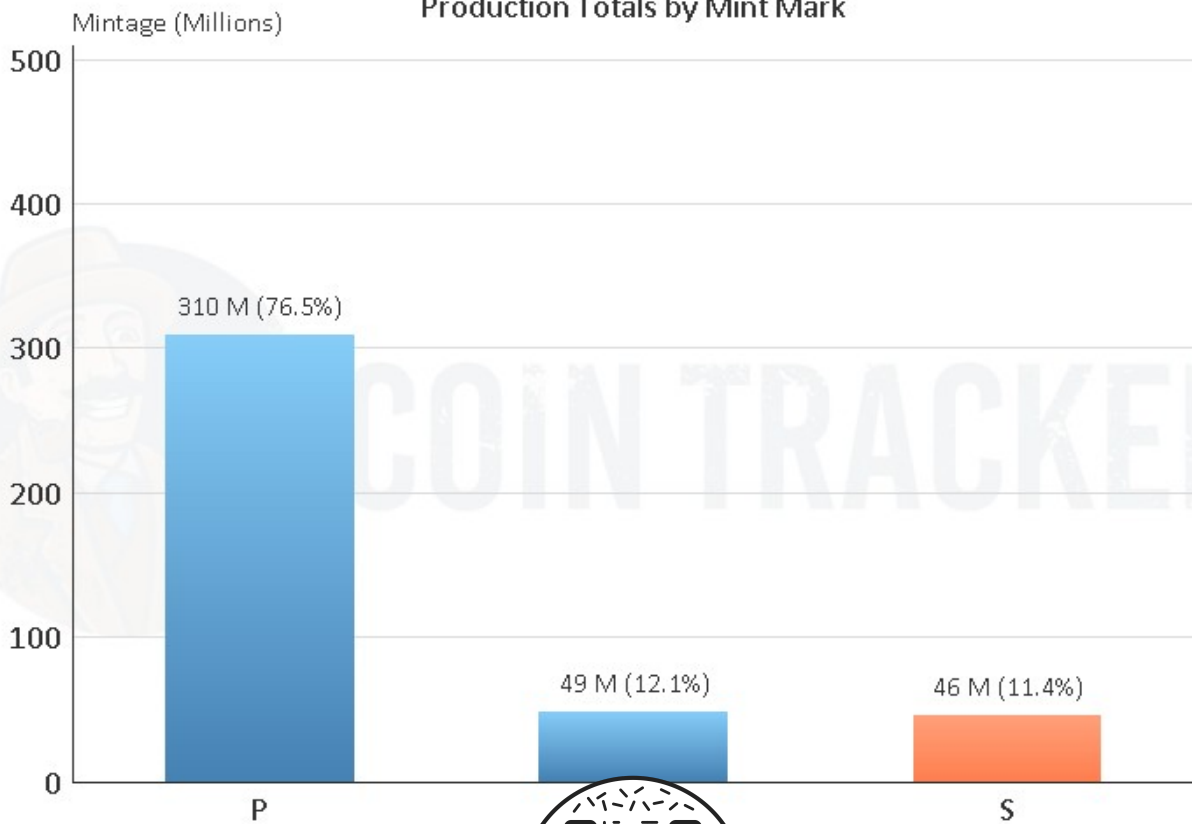

1920 S Wheat Penny

How much is a 1920 S Wheat Penny Worth?

In Average Circulated (AC) condition, this coin is worth approximately \$0.75. A certified mint state (MS+) coin could fetch up to \$1,500.00 at auction. This price does not reference any standard coin grading scale. When we say Average Circulated, we mean the coin is in a condition similar to other coins from 1920, and mint state meaning it is certified MS+ by one of the top coin grading companies.

For more information, please visit our website.

<https://cointrackers.com/coins/13530/>

1920 Wheat Penny Production Totals by Mint Mark

Disclaimer: The information provided herein is for informational purposes only. We make no representations or warranties regarding the accuracy or completeness of the content. Users should conduct their own research and consult with professionals before making any decisions based on this information. Neither CoinTrackers.com nor its parent company Koenig Media, LLC shall be held liable for any errors or omissions in this content.