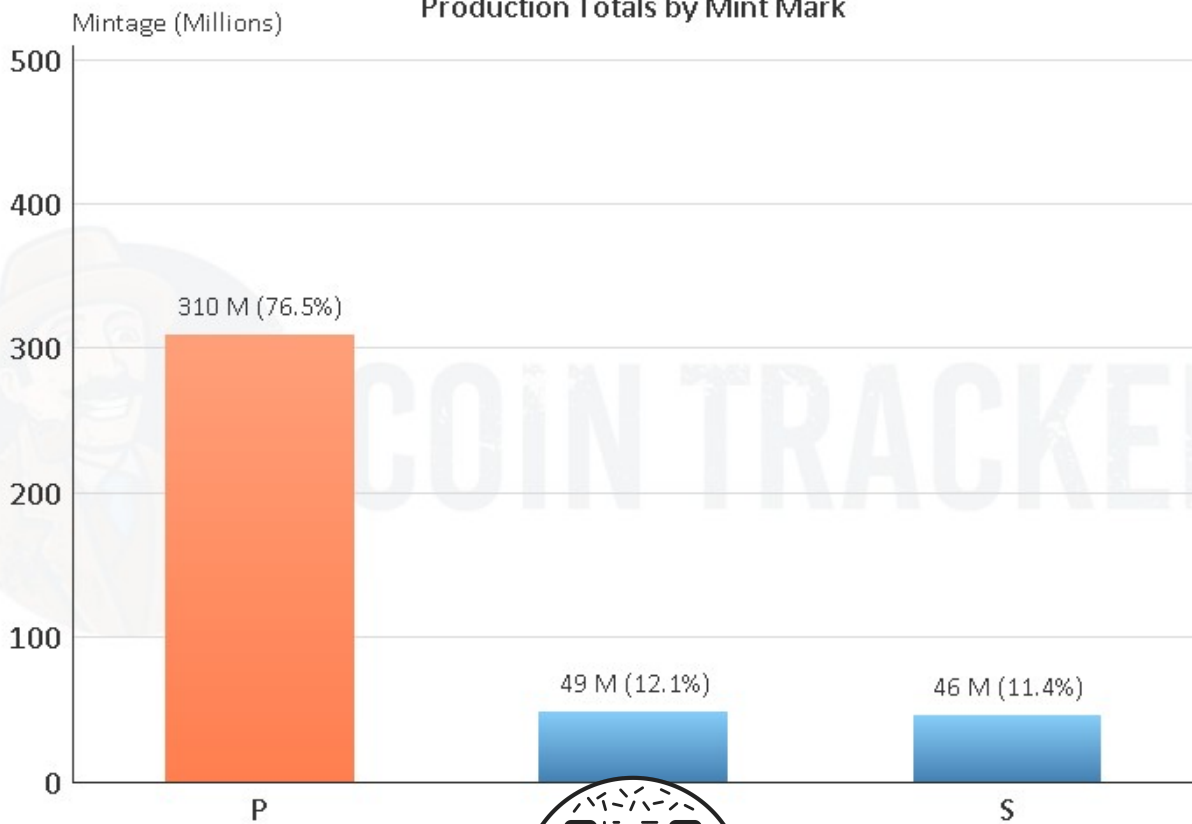

1920 Wheat Penny

How much is a 1920 Wheat Penny Worth?

In Average Circulated (AC) condition, this coin is worth approximately \$0.35. A certified mint state (MS+) coin could fetch up to \$400.00 at auction. This price does not reference any standard coin grading scale. When we say Average Circulated, we mean the coin is in a condition similar to other coins from 1920, and mint state meaning it is certified MS+ by one of the top coin grading companies.

For more information, please visit our website.

<https://cointrackers.com/coins/13528/>

1920 Wheat Penny Production Totals by Mint Mark

Disclaimer: The information provided herein is for informational purposes only. We make no representations or warranties regarding the accuracy or completeness of the content. Users should conduct their own research and consult with professionals before making any decisions based on this information. Neither CoinTrackers.com nor its parent company Koenig Media, LLC shall be held liable for any errors or omissions in this content.