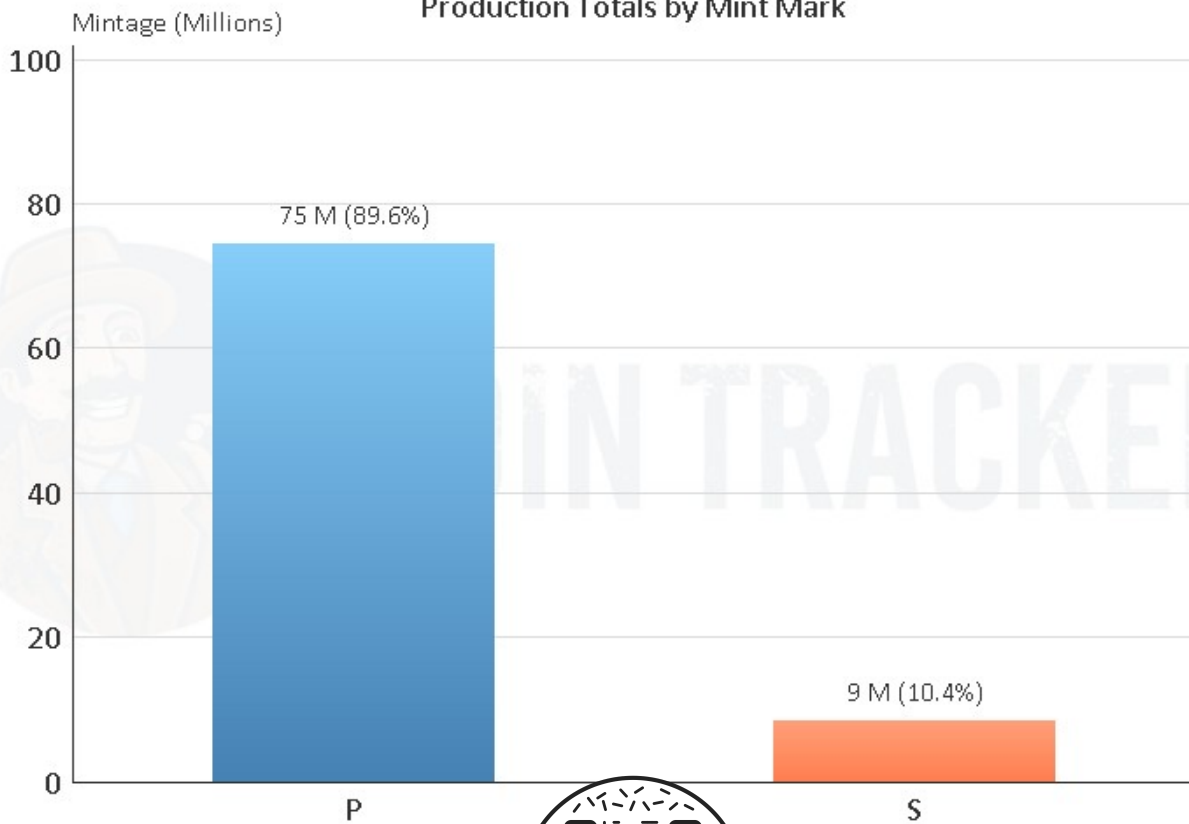

1923 S Wheat Penny

How much is a 1923 S Wheat Penny Worth?

In Average Circulated (AC) condition, this coin is worth approximately \$6.00. A certified mint state (MS+) coin could fetch up to \$1,200.00 at auction. This price does not reference any standard coin grading scale. When we say Average Circulated, we mean the coin is in a condition similar to other coins from 1923, and mint state meaning it is certified MS+ by one of the top coin grading companies.

For more information, please visit our website.

<https://cointrackers.com/coins/13535/>

1923 Wheat Penny Production Totals by Mint Mark

Disclaimer: The information provided herein is for informational purposes only. We make no representations or warranties regarding the accuracy or completeness of the content. Users should conduct their own research and consult with professionals before making any decisions based on this information. Neither CoinTrackers.com nor its parent company Koenig Media, LLC shall be held liable for any errors or omissions in this content.