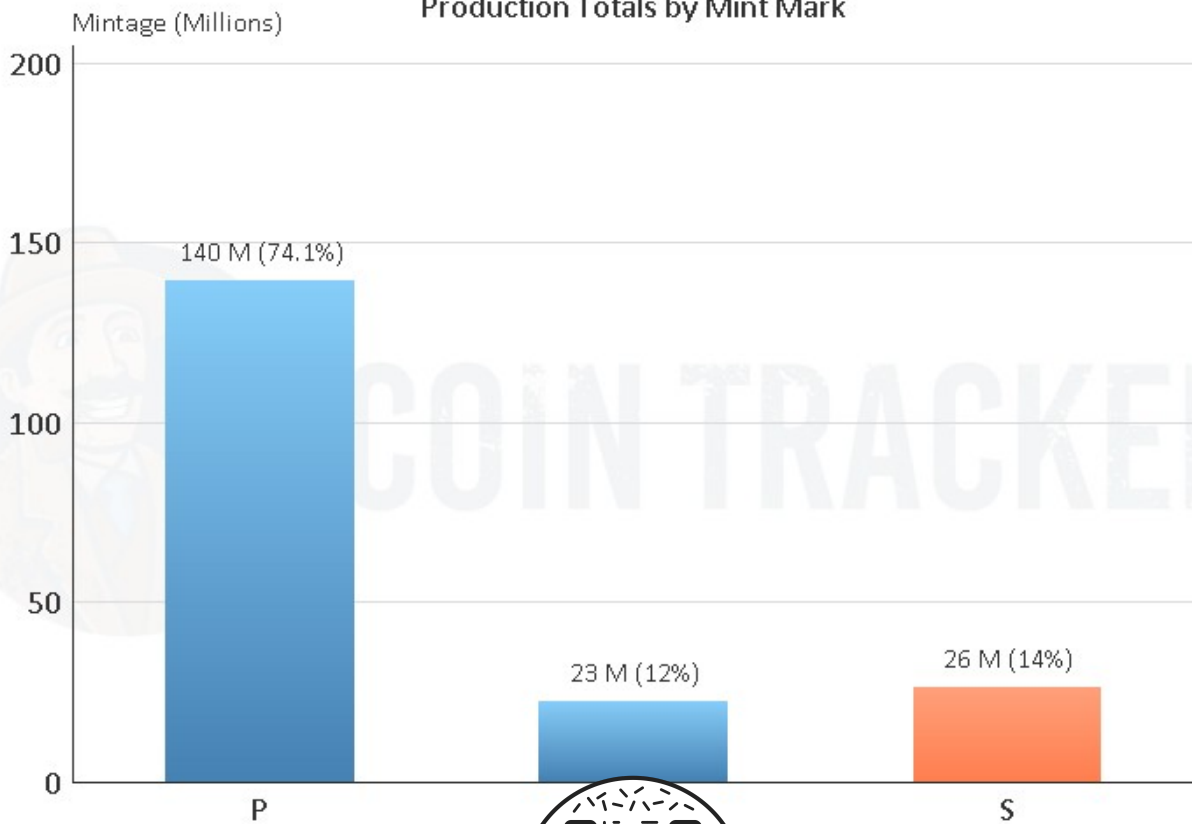

1925 S Wheat Penny

How much is a 1925 S Wheat Penny Worth?

In Average Circulated (AC) condition, this coin is worth approximately \$1.50. A certified mint state (MS+) coin could fetch up to \$1,800.00 at auction. This price does not reference any standard coin grading scale. When we say Average Circulated, we mean the coin is in a condition similar to other coins from 1925, and mint state meaning it is certified MS+ by one of the top coin grading companies.

For more information, please visit our website.

<https://cointrackers.com/coins/13541/>

1925 Wheat Penny Production Totals by Mint Mark

Disclaimer: The information provided herein is for informational purposes only. We make no representations or warranties regarding the accuracy or completeness of the content. Users should conduct their own research and consult with professionals before making any decisions based on this information. Neither CoinTrackers.com nor its parent company Koenig Media, LLC shall be held liable for any errors or omissions in this content.