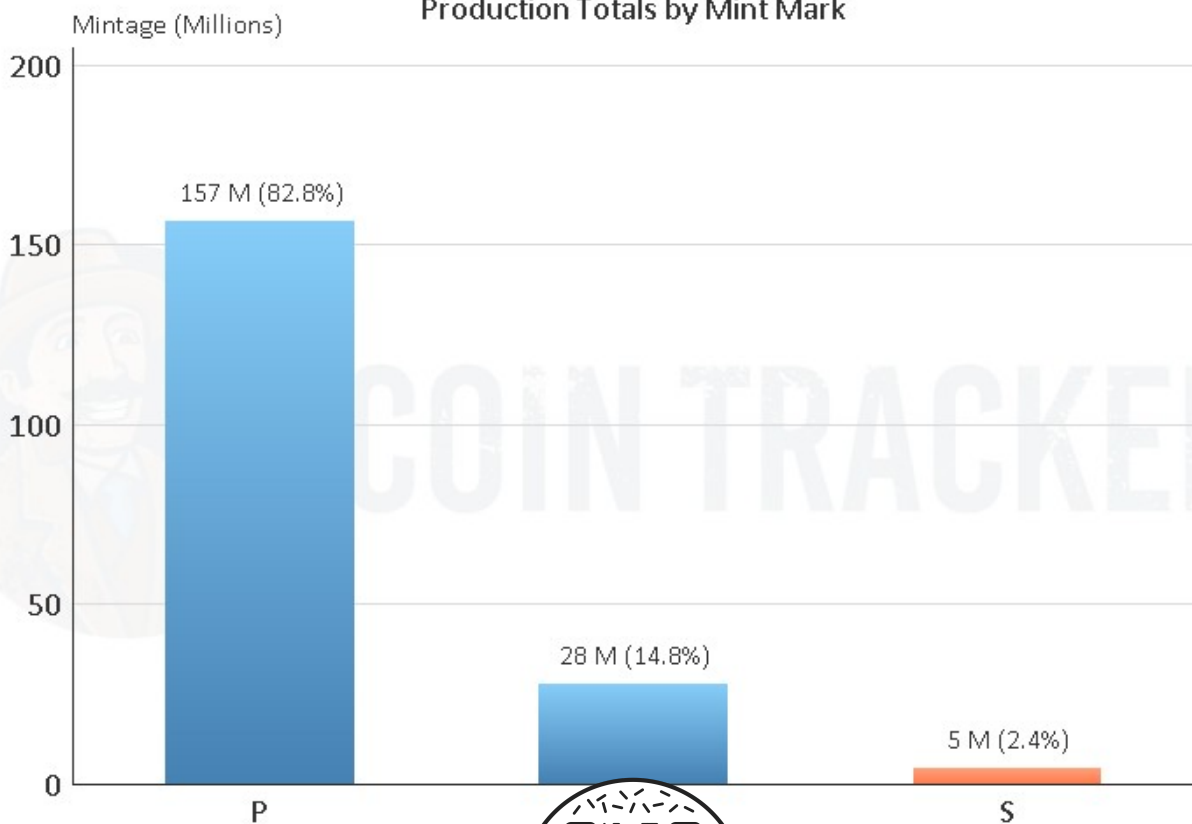

1926 S Wheat Penny

How much is a 1926 S Wheat Penny Worth?

In Average Circulated (AC) condition, this coin is worth approximately \$10.50. A certified mint state (MS+) coin could fetch up to \$1,200.00 at auction. This price does not reference any standard coin grading scale. When we say Average Circulated, we mean the coin is in a condition similar to other coins from 1926, and mint state meaning it is certified MS+ by one of the top coin grading companies.

For more information, please visit our website.

<https://cointrackers.com/coins/13544/>

1926 Wheat Penny Production Totals by Mint Mark

Disclaimer: The information provided herein is for informational purposes only. We make no representations or warranties regarding the accuracy or completeness of the content. Users should conduct their own research and consult with professionals before making any decisions based on this information. Neither CoinTrackers.com nor its parent company Koenig Media, LLC shall be held liable for any errors or omissions in this content.