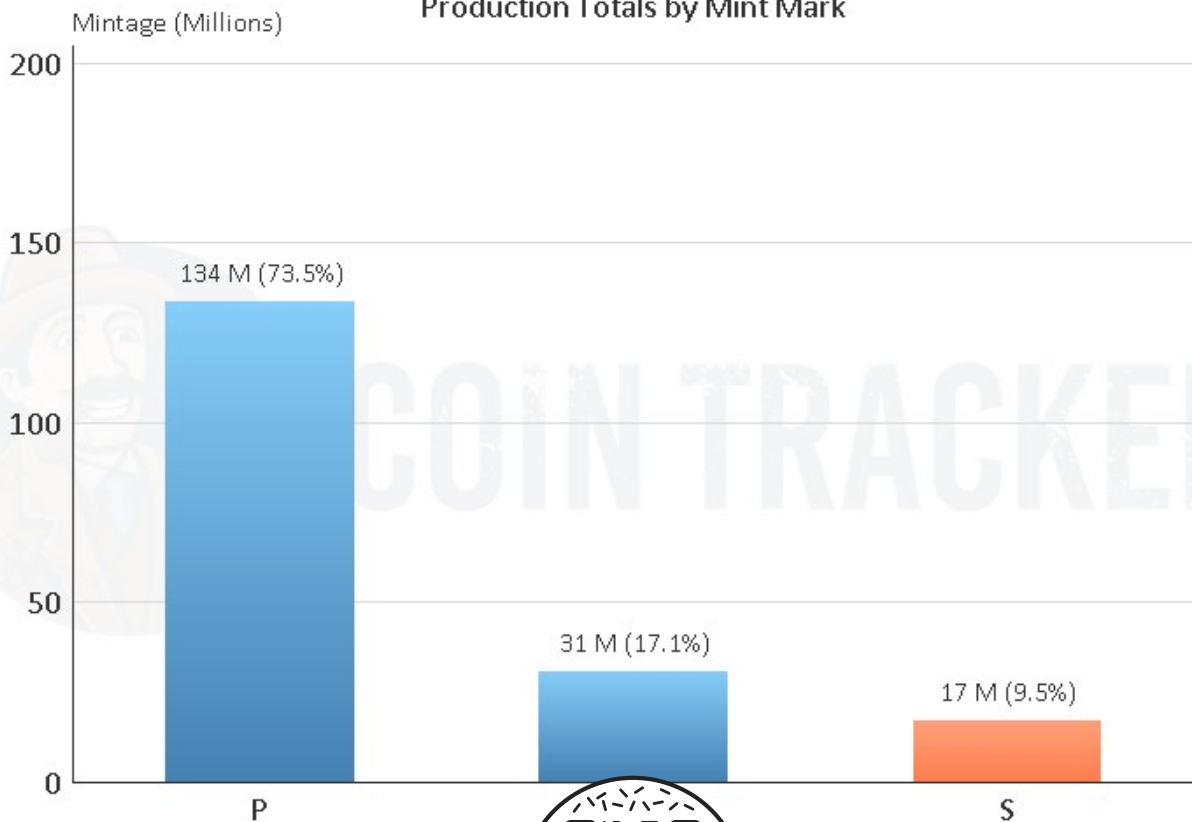

1928 S Wheat Penny

How much is a 1928 S Wheat Penny Worth?

In Average Circulated (AC) condition, this coin is worth approximately \$3.50. A certified mint state (MS+) coin could fetch up to \$800.00 at auction. This price does not reference any standard coin grading scale. When we say Average Circulated, we mean the coin is in a condition similar to other coins from 1928, and mint state meaning it is certified MS+ by one of the top coin grading companies.

For more information, please visit our website.

<https://cointrackers.com/coins/13550/>

1928 Wheat Penny Production Totals by Mint Mark

Disclaimer: The information provided herein is for informational purposes only. We make no representations or warranties regarding the accuracy or completeness of the content. Users should conduct their own research and consult with professionals before making any decisions based on this information. Neither CoinTrackers.com nor its parent company Koenig Media, LLC shall be held liable for any errors or omissions in this content.