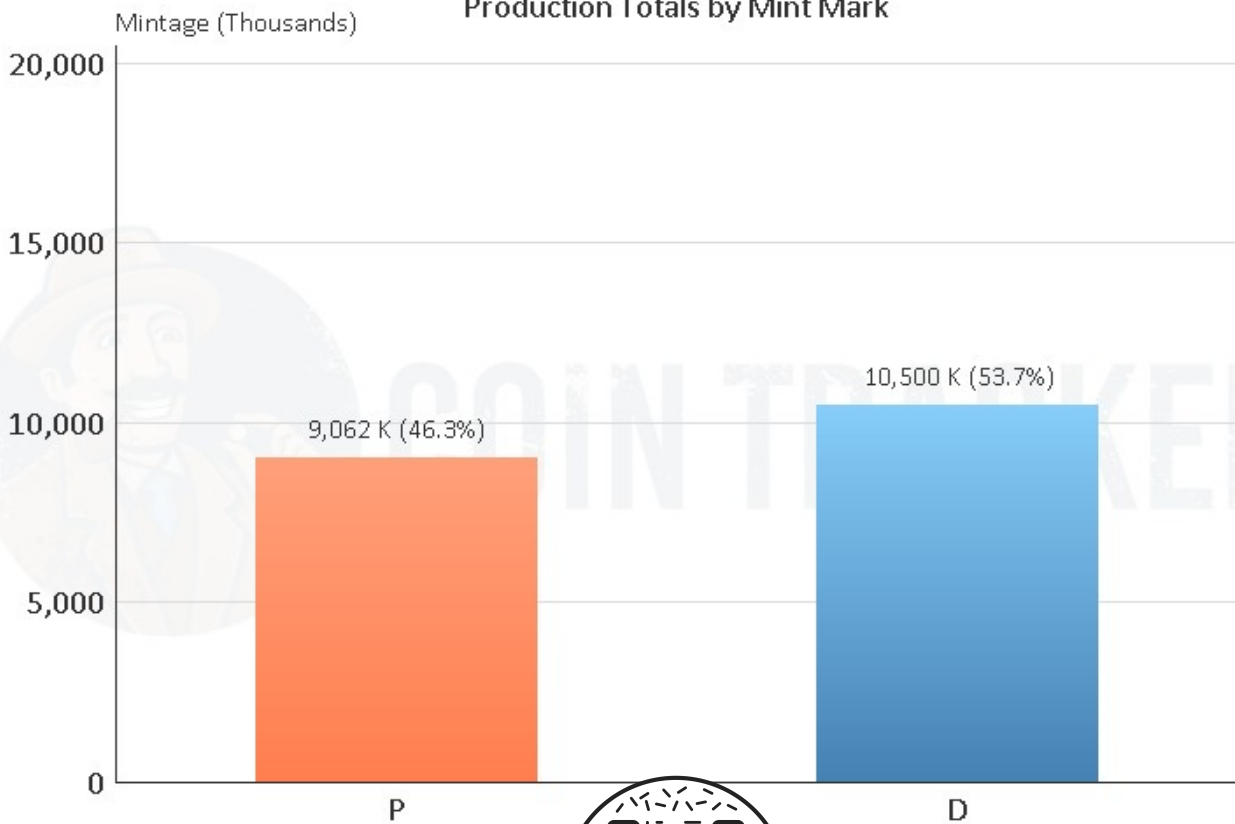

1932 Wheat Penny Production Totals by Mint Mark