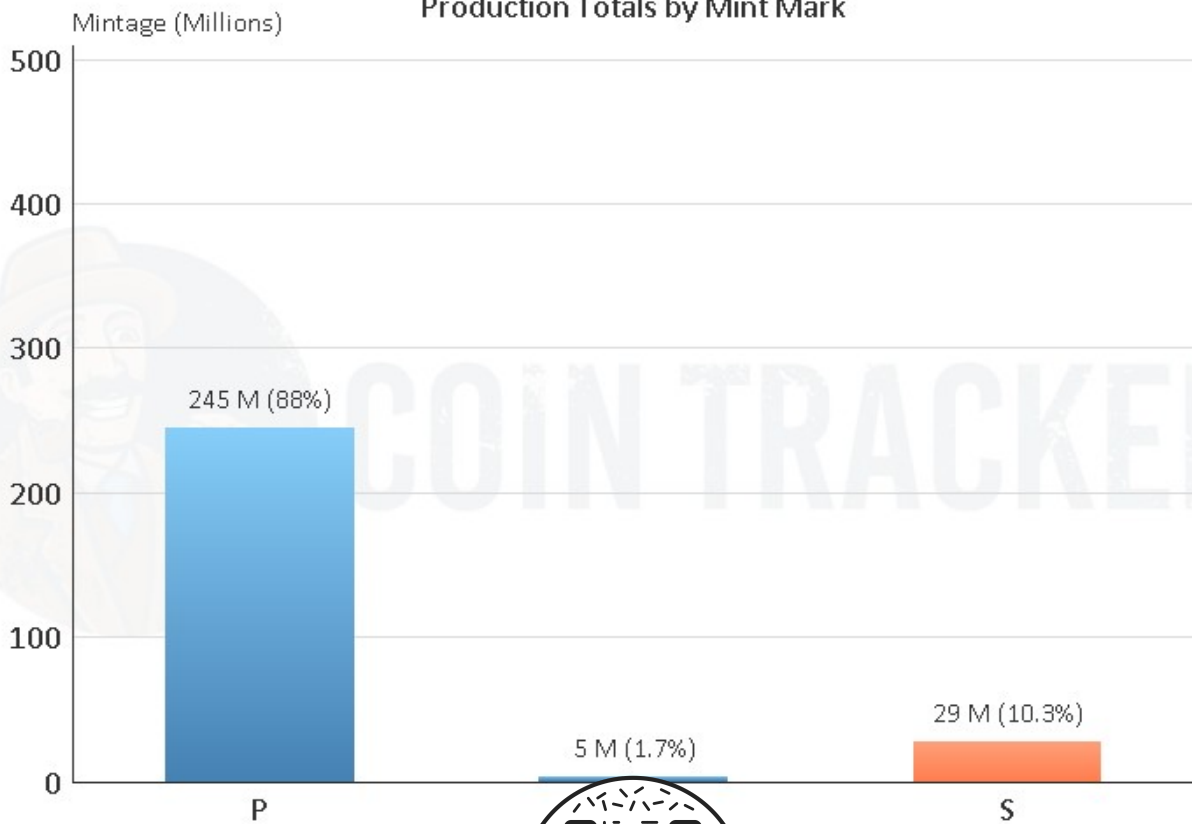

1935 S Wheat Penny

How much is a 1935 S Wheat Penny Worth?

In Average Circulated (AC) condition, this coin is worth approximately \$0.40. A certified mint state (MS+) coin could fetch up to \$68.00 at auction. This price does not reference any standard coin grading scale. When we say Average Circulated, we mean the coin is in a condition similar to other coins from 1935, and mint state meaning it is certified MS+ by one of the top coin grading companies.

For more information, please visit our website.

<https://cointrackers.com/coins/13568/>

1935 Wheat Penny Production Totals by Mint Mark

Disclaimer: The information provided herein is for informational purposes only. We make no representations or warranties regarding the accuracy or completeness of the content. Users should conduct their own research and consult with professionals before making any decisions based on this information. Neither CoinTrackers.com nor its parent company Koenig Media, LLC shall be held liable for any errors or omissions in this content.