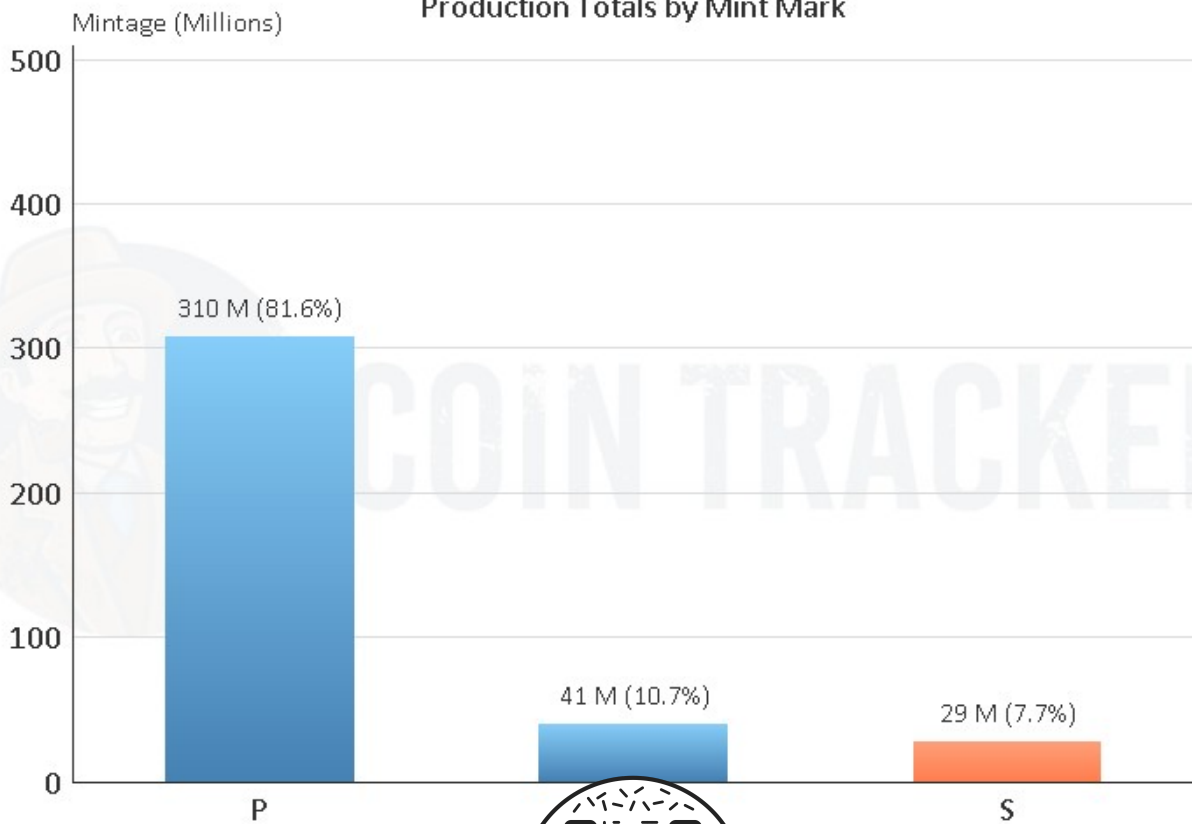

1936 Wheat Penny Production Totals by Mint Mark