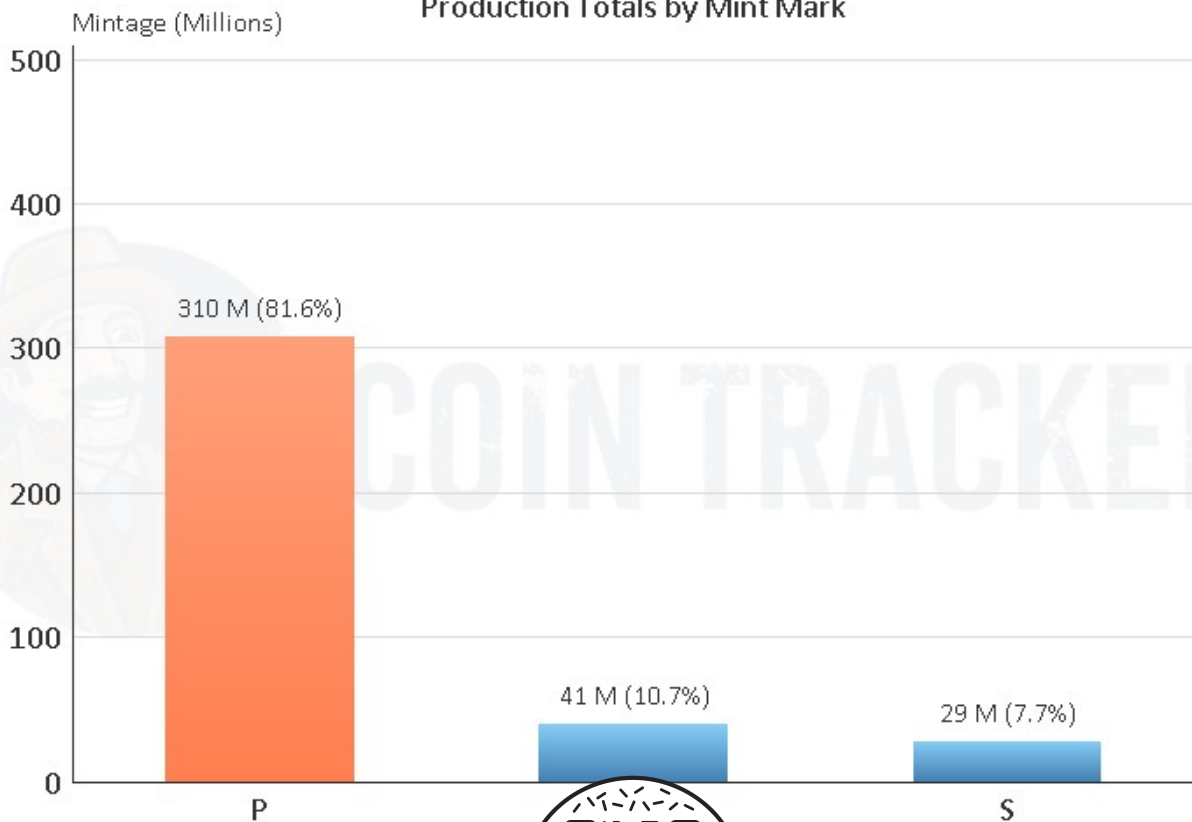

1936 Wheat Penny

How much is a 1936 Wheat Penny Worth?

In Average Circulated (AC) condition, this coin is worth approximately \$0.35. A certified mint state (MS+) coin could fetch up to \$40.00 at auction. This price does not reference any standard coin grading scale. When we say Average Circulated, we mean the coin is in a condition similar to other coins from 1936, and mint state meaning it is certified MS+ by one of the top coin grading companies.

For more information, please visit our website.

<https://cointrackers.com/coins/13569/>

1936 Wheat Penny Production Totals by Mint Mark

Disclaimer: The information provided herein is for informational purposes only. We make no representations or warranties regarding the accuracy or completeness of the content. Users should conduct their own research and consult with professionals before making any decisions based on this information. Neither CoinTrackers.com nor its parent company Koenig Media, LLC shall be held liable for any errors or omissions in this content.