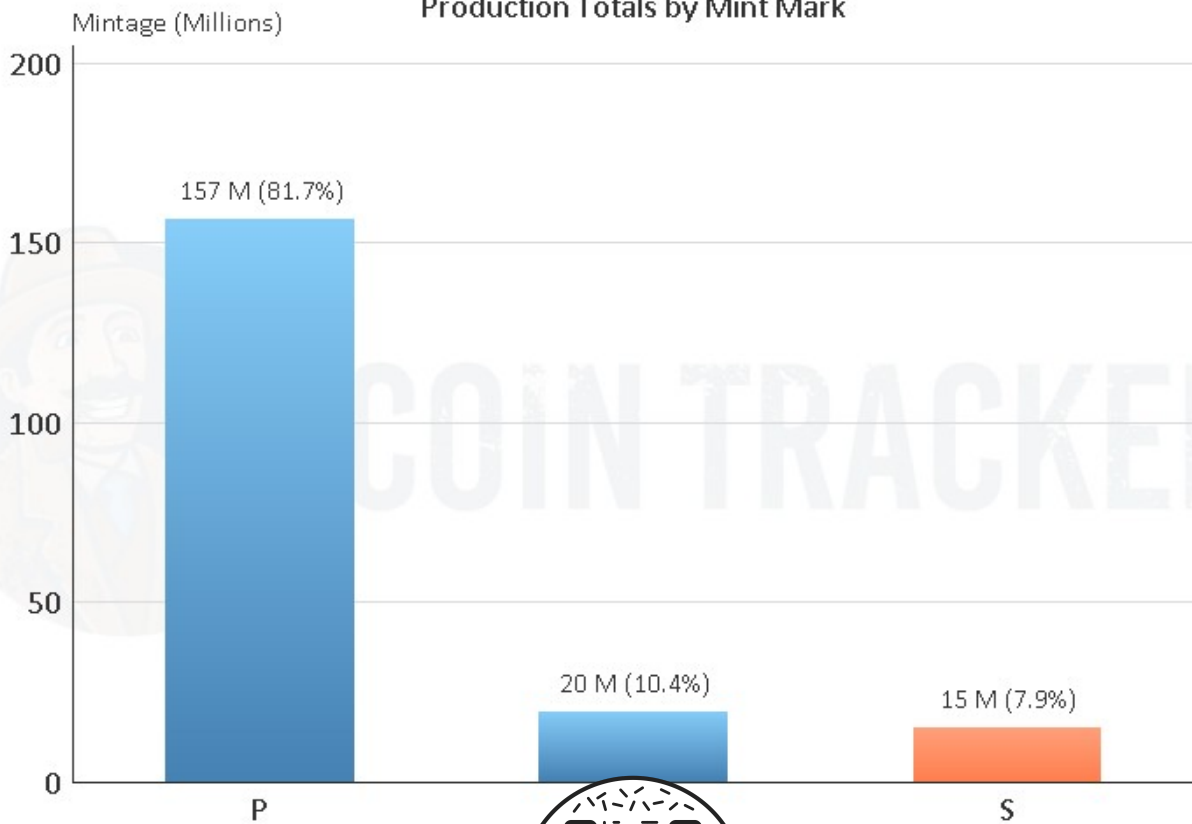

1938 S Wheat Penny

How much is a 1938 S Wheat Penny Worth?

In Average Circulated (AC) condition, this coin is worth approximately \$0.75. A certified mint state (MS+) coin could fetch up to \$22.00 at auction. This price does not reference any standard coin grading scale. When we say Average Circulated, we mean the coin is in a condition similar to other coins from 1938, and mint state meaning it is certified MS+ by one of the top coin grading companies.

For more information, please visit our website.

<https://cointrackers.com/coins/13577/>

1938 Wheat Penny Production Totals by Mint Mark

Disclaimer: The information provided herein is for informational purposes only. We make no representations or warranties regarding the accuracy or completeness of the content. Users should conduct their own research and consult with professionals before making any decisions based on this information. Neither CoinTrackers.com nor its parent company Koenig Media, LLC shall be held liable for any errors or omissions in this content.