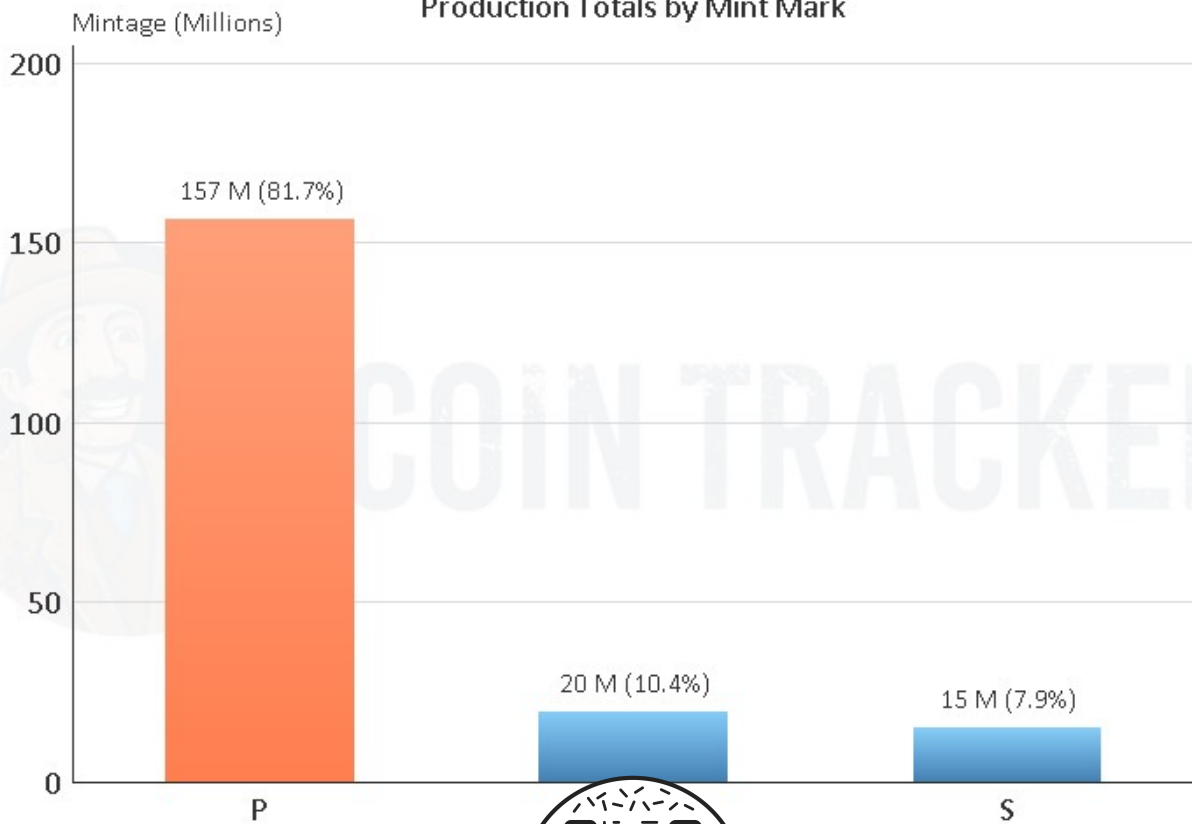

1938 Wheat Penny Production Totals by Mint Mark