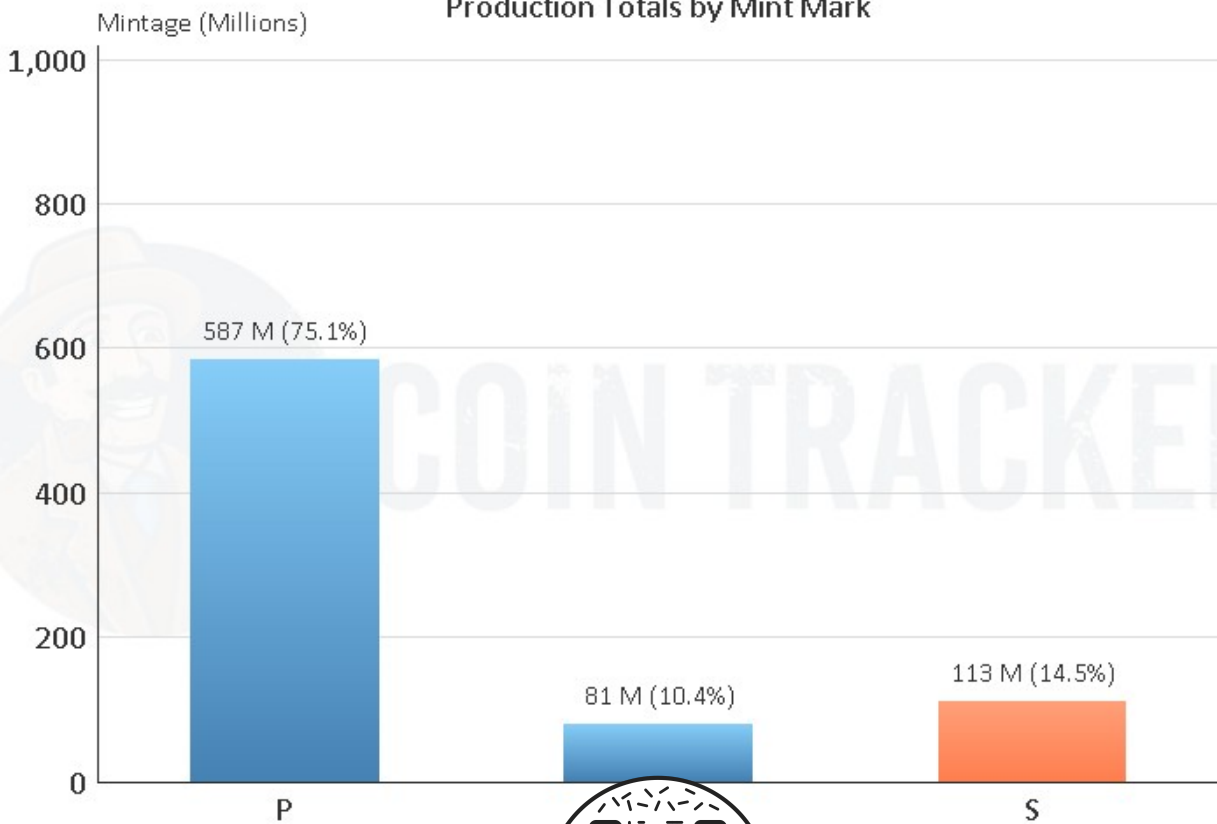

1940 Wheat Penny Production Totals by Mint Mark