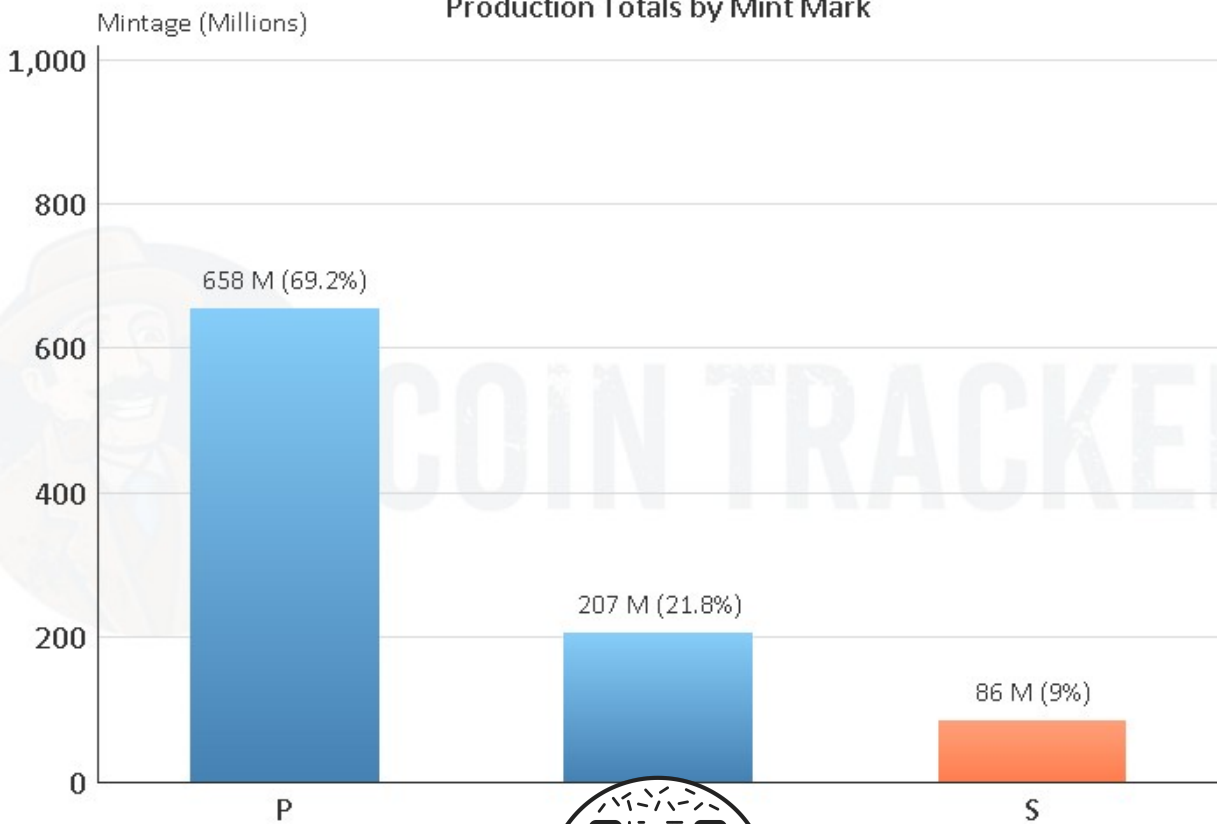

1942 S Wheat Penny

How much is a 1942 S Wheat Penny Worth?

In Average Circulated (AC) condition, this coin is worth approximately \$0.40. A certified mint state (MS+) coin could fetch up to \$26.00 at auction. This price does not reference any standard coin grading scale. When we say Average Circulated, we mean the coin is in a condition similar to other coins from 1942, and mint state meaning it is certified MS+ by one of the top coin grading companies.

For more information, please visit our website.

<https://cointrackers.com/coins/13589/>

1942 Wheat Penny Production Totals by Mint Mark

Disclaimer: The information provided herein is for informational purposes only. We make no representations or warranties regarding the accuracy or completeness of the content. Users should conduct their own research and consult with professionals before making any decisions based on this information. Neither CoinTrackers.com nor its parent company Koenig Media, LLC shall be held liable for any errors or omissions in this content.